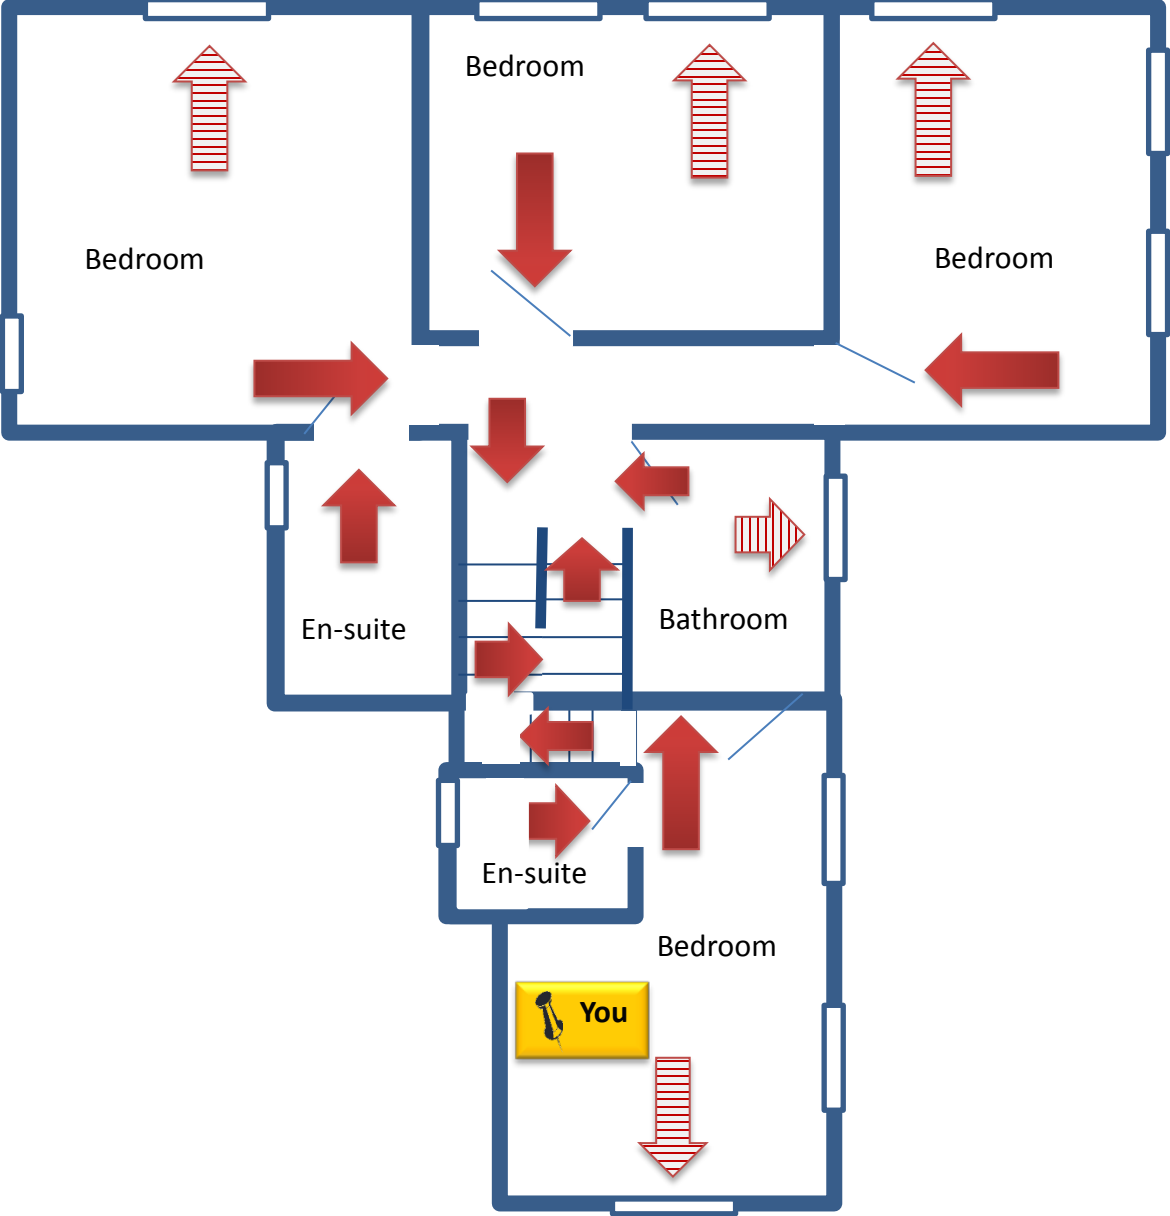

Fire Evacuation Plan

First Floor – Cringles House

Escape routes

- **Primary exit**
- **Alternative exit**

Assembly Point
X
Front Gate